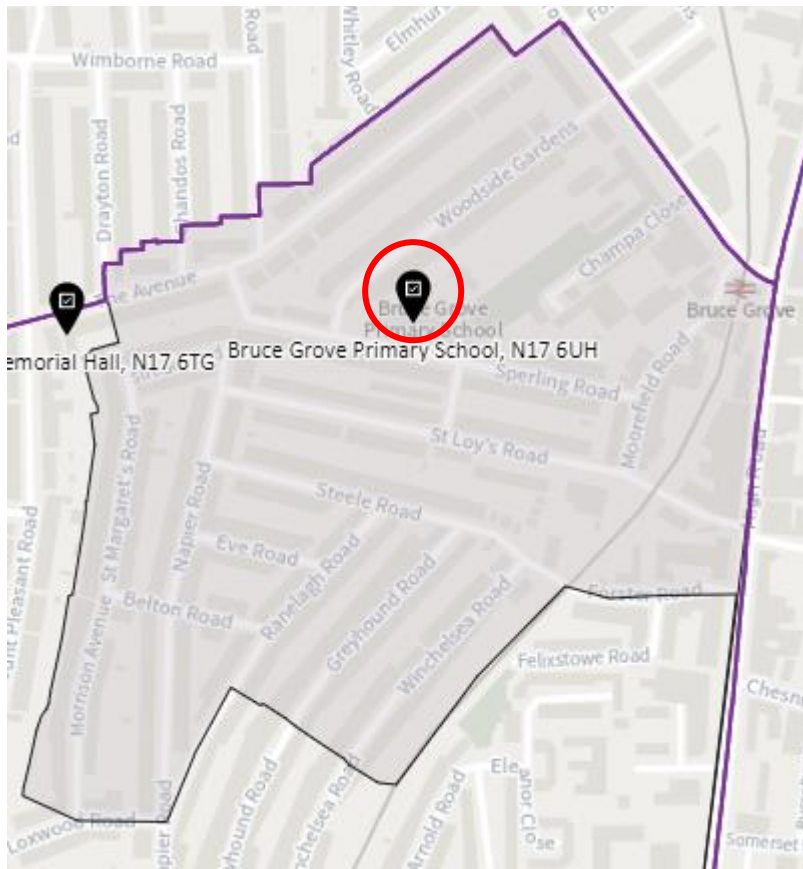

District: SES-A

District: SES-B

14. Ward: South Tottenham

District: SOT-A

District: SOT-B

District: SOT-C

District: SOT-D

15. Ward: St Ann's

District: STA-A

District: STA-B

District: STA-C

16. Ward: Stroud Green

District: STG-A

District: STG-B

District: STG-C

District: STG-CT

17. Ward: Tottenham Central

District: TCL-A

District: TCL-B

District: TCL-C

18. Ward Name: Tottenham Hale

District: THL-A

District: THL-B

District: THL-C

19. Ward: West Green

District: WEG- A

District: WEG-AH

District: WEG-B

District: WEG-C

District: WEG-D

20. Ward: White Hart Lane

District: WHL-A