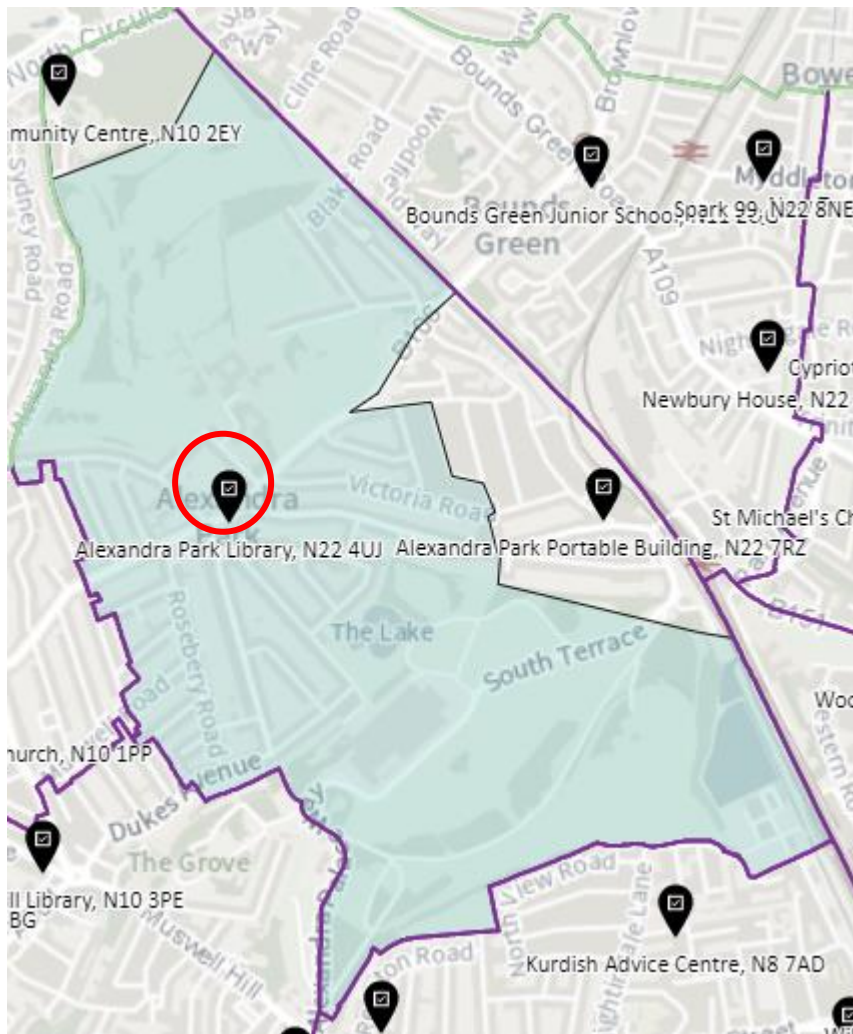

District: APK-B