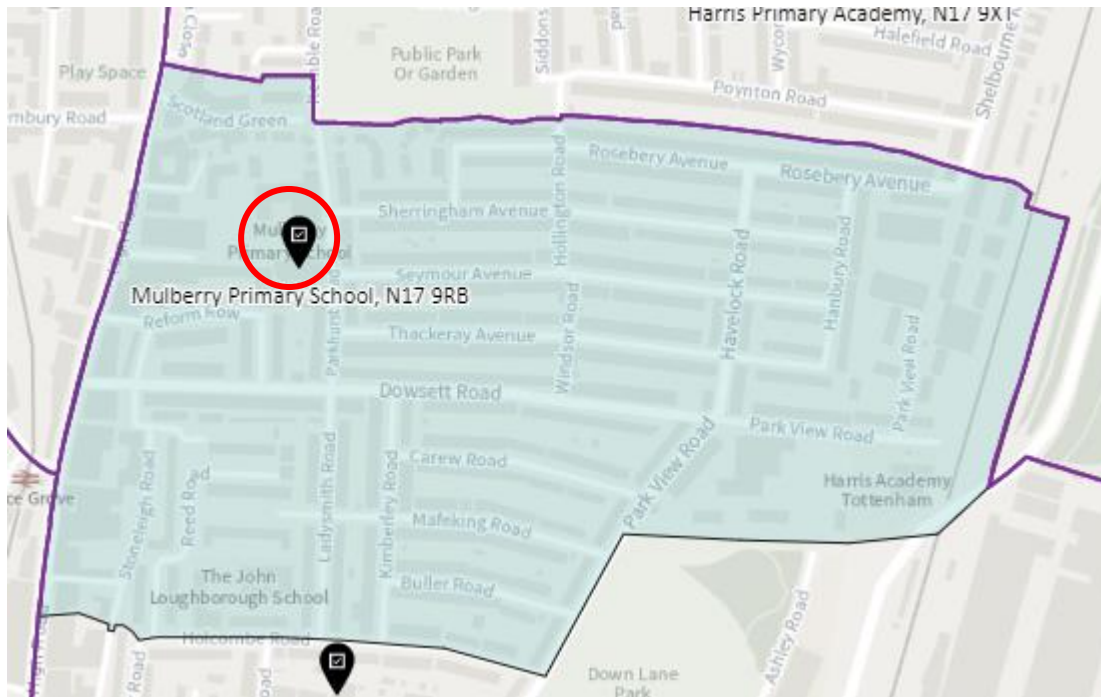

District: SES-A

District: SES-B

14. Ward: South Tottenham

District: SOT-A

District: SOT-B

District: SOT-C

District: SOT-D

15. Ward: St Ann's

District: STA-A

District: STA-B

District: STA-C

16. Ward: Stroud Green

District: STG-A

District: STG-B

District: STG-C

District: STG-CT

17. Ward: Tottenham Central

District: TCL-A

District: TCL-B

District: TCL-C

18. Ward Name: Tottenham Hale

District: THL-A

District: THL-B

District: THL-C

19. Ward: West Green

District: WEG- A

District: WEG-AH

District: WEG-B

District: WEG-C

District: WEG-D

20. Ward: White Hart Lane

District: WHL-A