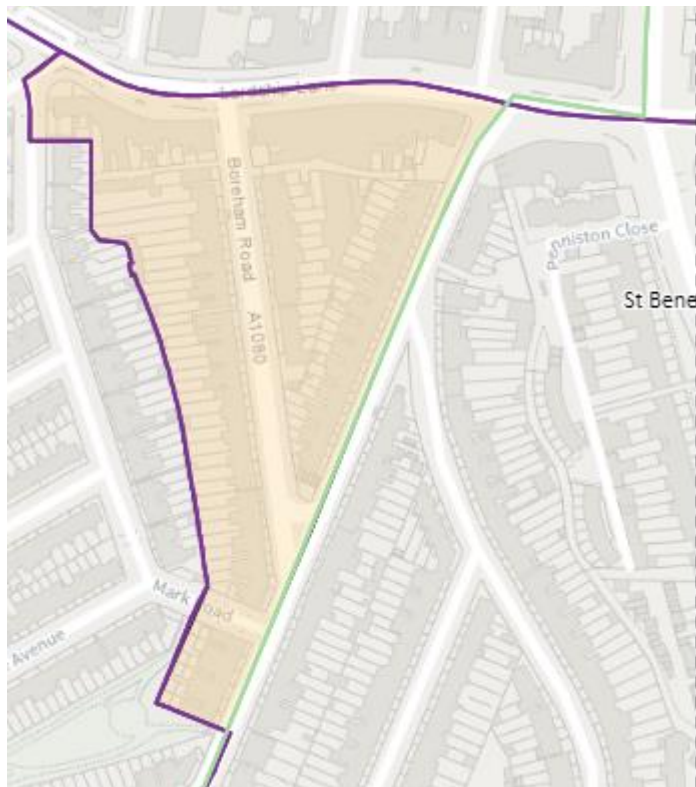

District: STA-A

District: STA-B

District: STA-C

16. Ward: Stroud Green

District: STG-A

District: STG-B

District: STG-C

District: STG-CT

17. Ward: Tottenham Central

District: TCL-A

District: TCL-B

District: TCL-C

18. Ward Name: Tottenham Hale

District: THL-A

District: THL-B

District: THL-C

19. Ward: West Green

District: WEG- A

District: WEG-AH

District: WEG-B

District: WEG-C

District: WEG-D

20. Ward: White Hart Lane

District: WHL-A