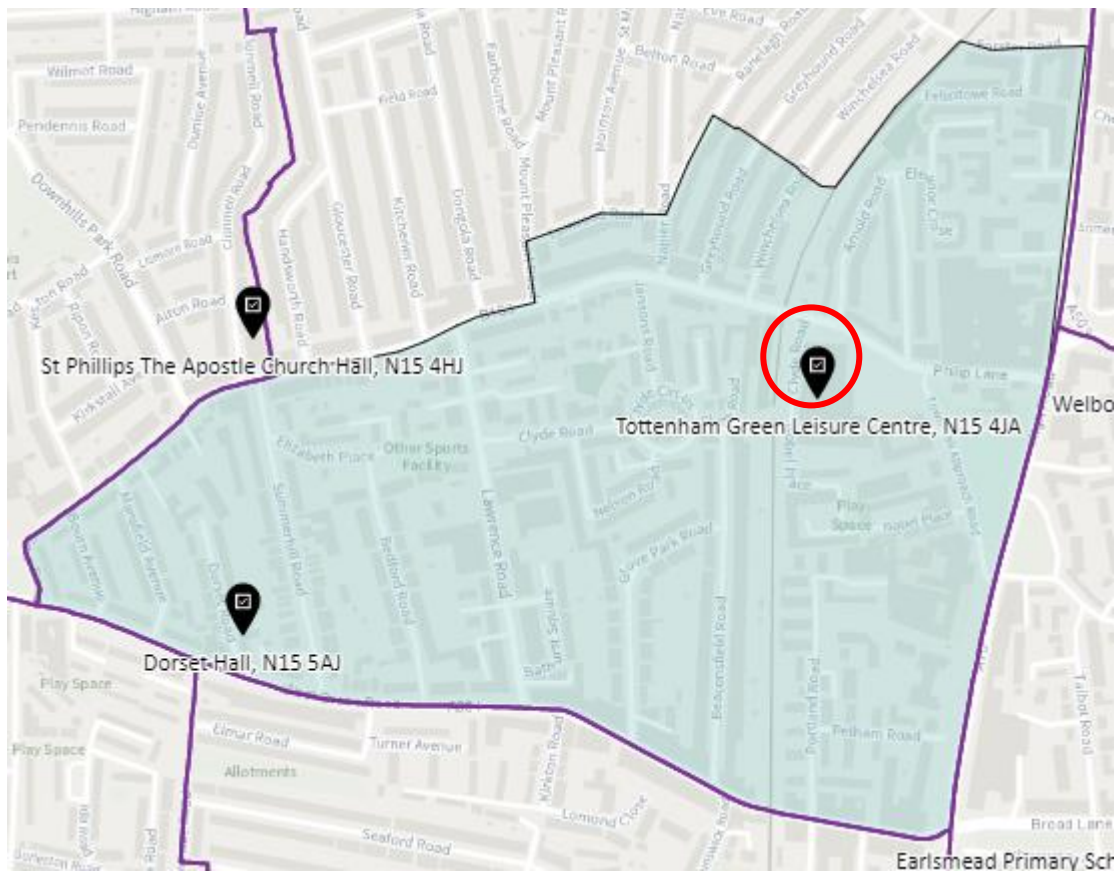

District: STA-A

District: STA-B

District: STA-C

16. Ward: Stroud Green

District: STG-A

District: STG-B

District: STG-C

District: STG-CT

17. Ward: Tottenham Central

District: TCL-A

District: TCL-B

District: TCL-C

18. Ward Name: Tottenham Hale

District: THL-A

District: THL-B

District: THL-C

19. Ward: West Green

District: WEG- A

District: WEG-AH

District: WEG-B

District: WEG-C

District: WEG-D

20. Ward: White Hart Lane

District: WHL-A