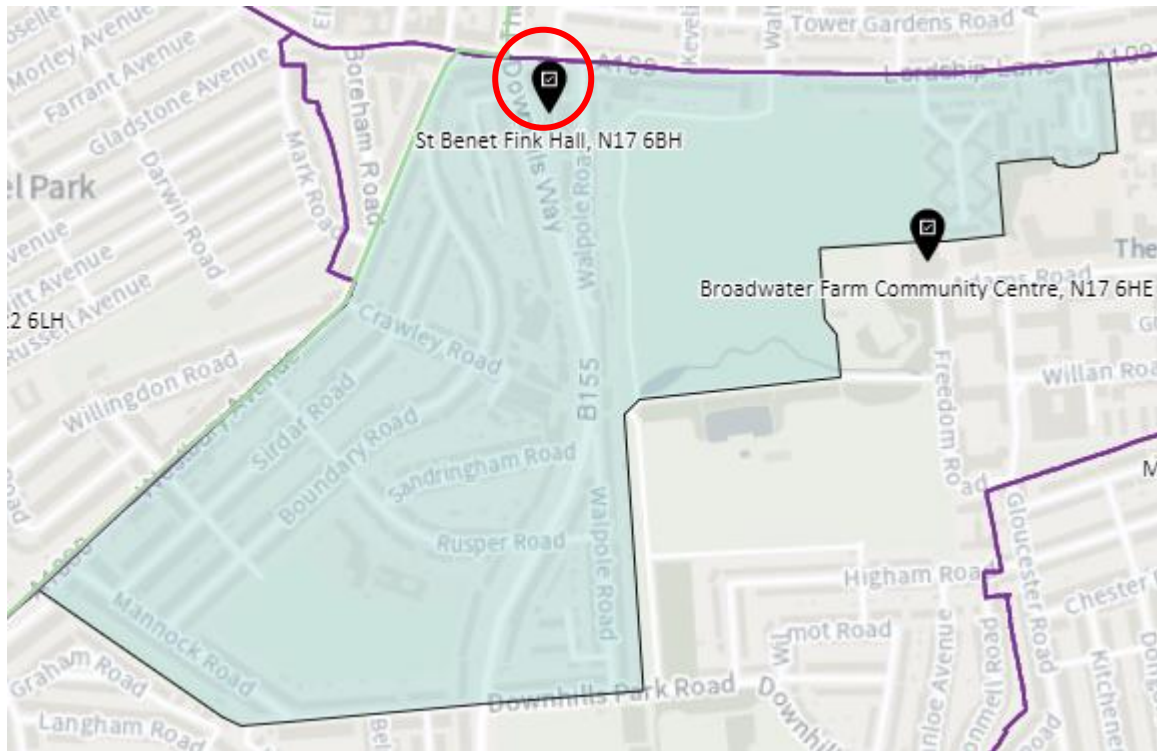

District: STA-A

District: STA-B

District: STA-C

16. Ward: Stroud Green

District: STG-A

District: STG-B

District: STG-C

District: STG-CT

17. Ward: Tottenham Central

District: TCL-A

District: TCL-B

District: TCL-C

18. Ward Name: Tottenham Hale

District: THL-A

District: THL-B

District: THL-C

19. Ward: West Green

District: WEG- A

District: WEG-AH

District: WEG-B

District: WEG-C

District: WEG-D

20. Ward: White Hart Lane

District: WHL-A