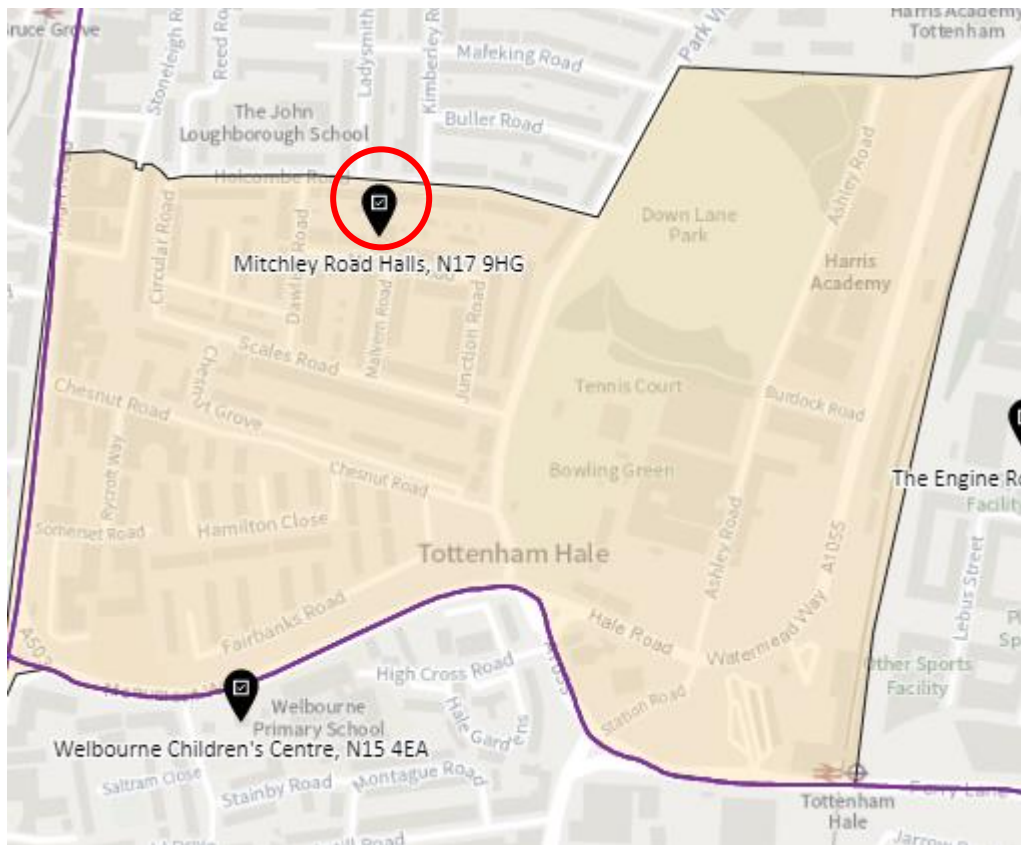

District: STA-A

District: STA-B

District: STA-C

16. Ward: Stroud Green

District: STG-A

District: STG-B

District: STG-C

District: STG-CT

17. Ward: Tottenham Central

District: TCL-A

District: TCL-B

District: TCL-C

18. Ward Name: Tottenham Hale

District: THL-A

District: THL-B

District: THL-C

19. Ward: West Green

District: WEG- A

District: WEG-AH

District: WEG-B

District: WEG-C

District: WEG-D

20. Ward: White Hart Lane

District: WHL-A